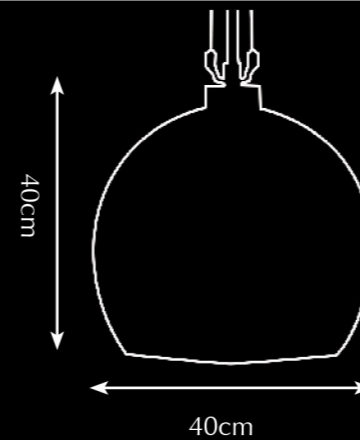

* For images of the other finishes visit our website.

Itemnr: **PA 822**
 Model: Rosedale table-lamp big
 Material: Casted brass/Blown Glass
 Shade: 5305 Pitch Black Silk
 Sockets: 2x E27 max. 60 Watt
 Finishes: -Dutch Silver
 -Canadian Gold
 -Smoked Brass
 -Rose Gold

* For images of the other finishes visit our website.

Itemnr: **PA 823**
Model: Rosedale table-lamp
Material: Casted brass/Blown Glass
Shade: 5301 Stony Ground Linen
Sockets: 2x E27 max. 60 Watt
Finishes: **-Dutch Silver**
-Canadian Gold
-Smoked Brass
-Rose Gold

* For images of the other finishes visit our website.

Itemnr: **PA 825**
 Model: Rosedale hanging lamp long
 Material: Casted brass/Blown glass
 Socket: E27 max. 60Watt
 Finishes: **-Dutch Silver**
 -Canadian Gold
 -Rose Gold