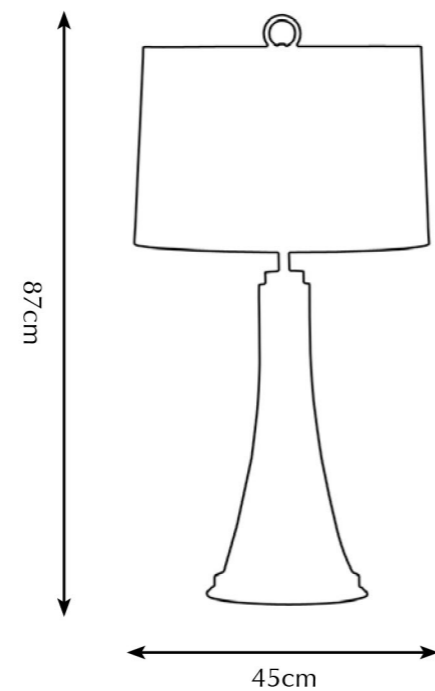

Timeless and with a great adaptability, a Rosedale piece easily integrates in its environment while leaving a great impression through its stylish appearance.

Itemnr: **PA 821**
 Model: Rosedale table-lamp
 Material: Casted brass/Blown Glass
 Shade: 8214 Saffron Black
 Sockets: 2x E27 max. 60 Watt
 Finishes: -Dutch Silver
 -Canadian Gold
 -Smoked Brass

* For images of the other finishes visit our website.

Itemnr: **PA 822**
 Model: Rosedale table-lamp big
 Material: Casted brass/Blown Glass
 Shade: 5305 Pitch Black Silk
 Sockets: 2x E27 max. 60 Watt
 Finishes: -Dutch Silver
 -Canadian Gold
 -Smoked Brass
 -Rose Gold

* For images of the other finishes visit our website.

Itemnr: **PA 823**
Model: Rosedale table-lamp
Material: Casted brass/Blown Glass
Shade: 5301 Stony Ground Linen
Sockets: 2x E27 max. 60 Watt
Finishes: **-Dutch Silver**
-Canadian Gold
-Smoked Brass
-Rose Gold

* For images of the other finishes visit our website.

Itemnr: **PA 825**
 Model: Rosedale hanging lamp long
 Material: Casted brass/Blown glass
 Socket: E27 max. 60Watt
 Finishes: **-Dutch Silver**
 -Canadian Gold
 -Rose Gold