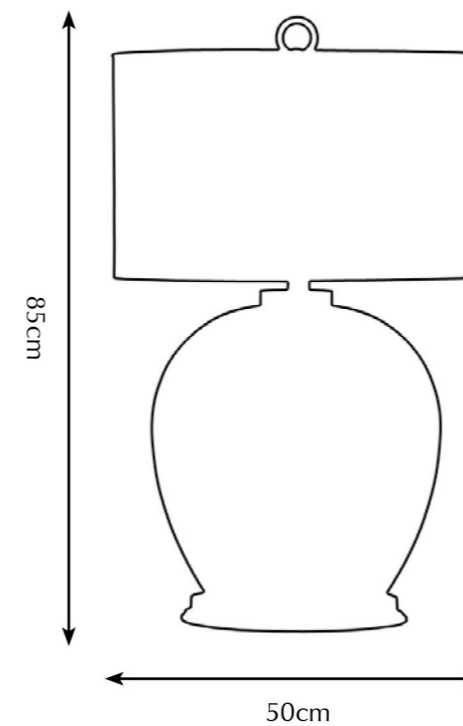

Timeless and with a great adaptability, a Rosedale piece easily integrates in its environment while leaving a great impression through its stylish appearance.

Itemnr: **PA 821**
 Model: Rosedale table-lamp
 Material: Casted brass/Blown Glass
 Shade: 8214 Saffron Black
 Sockets: 2x E27 max. 60 Watt
 Finishes: -Dutch Silver
 -Canadian Gold
 -Smoked Brass

* For images of the other finishes visit our website.

Itemnr: **PA 822**
 Model: Rosedale table-lamp big
 Material: Casted brass/Blown Glass
 Shade: 5305 Pitch Black Silk
 Sockets: 2x E27 max. 60 Watt
 Finishes: -Dutch Silver
 -Canadian Gold
 -Smoked Brass
 -Rose Gold

* For images of the other finishes visit our website.

Itemnr: **PA 823**
Model: Rosedale table-lamp
Material: Casted brass/Blown Glass
Shade: 5301 Stony Ground Linen
Sockets: 2x E27 max. 60 Watt
Finishes: **-Dutch Silver**
-Canadian Gold
-Smoked Brass
-Rose Gold

* For images of the other finishes visit our website.

Itemnr: **PA 825**
 Model: Rosedale hanging lamp long
 Material: Casted brass/Blown glass
 Socket: E27 max. 60Watt
 Finishes: **-Dutch Silver**
 -Canadian Gold
 -Rose Gold