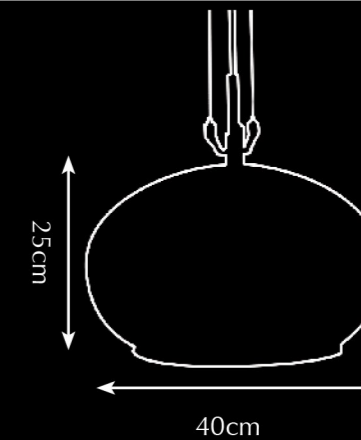

Itemnr: **PA 826**
Model: Rosedale hanging lamp oval
Material: Casted brass/Blown glass
Socket: E27 max. 60Watt
Finishes: -Dutch Silver
-Canadian Gold
-Rose Gold