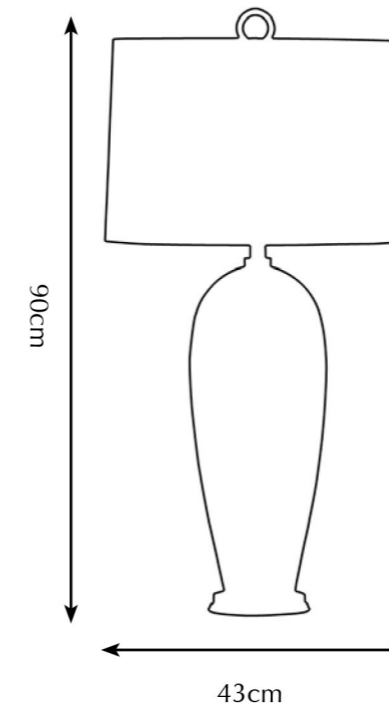

Timeless and with a great adaptability, a Rosedale piece easily integrates in its environment while leaving a great impression through its stylish appearance.

Itemnr: **PA 821**
 Model: Rosedale table-lamp
 Material: Casted brass/Blown Glass
 Shade: 8214 Saffron Black
 Sockets: 2x E27 max. 60 Watt
 Finishes: -Dutch Silver
 -Canadian Gold
 -Smoked Brass

* For images of the other finishes visit our website.

Itemnr: **PA 822**
 Model: Rosedale table-lamp big
 Material: Casted brass/Blown Glass
 Shade: 5305 Pitch Black Silk
 Sockets: 2x E27 max. 60 Watt
 Finishes: -Dutch Silver
 -Canadian Gold
 -Smoked Brass
 -Rose Gold

* For images of the other finishes visit our website.

Itemnr: **PA 823**
Model: Rosedale table-lamp
Material: Casted brass/Blown Glass
Shade: 5301 Stony Ground Linen
Sockets: 2x E27 max. 60 Watt
Finishes: **-Dutch Silver**
-Canadian Gold
-Smoked Brass
-Rose Gold