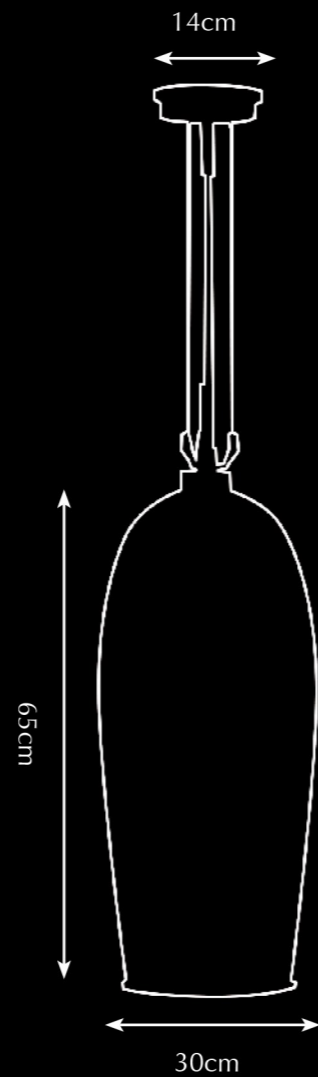

Timeless and with a great adaptability, a Rosedale piece easily integrates in its environment while leaving a great impression through its stylish appearance.

Itemnr: **PA 821**
 Model: Rosedale table-lamp
 Material: Casted brass/Blown Glass
 Shade: 8214 Saffron Black
 Sockets: 2x E27 max. 60 Watt
 Finishes: -Dutch Silver
 -Canadian Gold
 -Smoked Brass

* For images of the other finishes visit our website.

Itemnr: **PA 822**
 Model: Rosedale table-lamp big
 Material: Casted brass/Blown Glass
 Shade: 5305 Pitch Black Silk
 Sockets: 2x E27 max. 60 Watt
 Finishes: -Dutch Silver
 -Canadian Gold
 -Smoked Brass
 -Rose Gold

* For images of the other finishes visit our website.

Itemnr: **PA 823**
Model: Rosedale table-lamp
Material: Casted brass/Blown Glass
Shade: 5301 Stony Ground Linen
Sockets: 2x E27 max. 60 Watt
Finishes: **-Dutch Silver**
-Canadian Gold
-Smoked Brass
-Rose Gold

* For images of the other finishes visit our website.

Itemnr: **PA 825**
 Model: Rosedale hanging lamp long
 Material: Casted brass/Blown glass
 Socket: E27 max. 60Watt
 Finishes: **-Dutch Silver**
 -Canadian Gold
 -Rose Gold